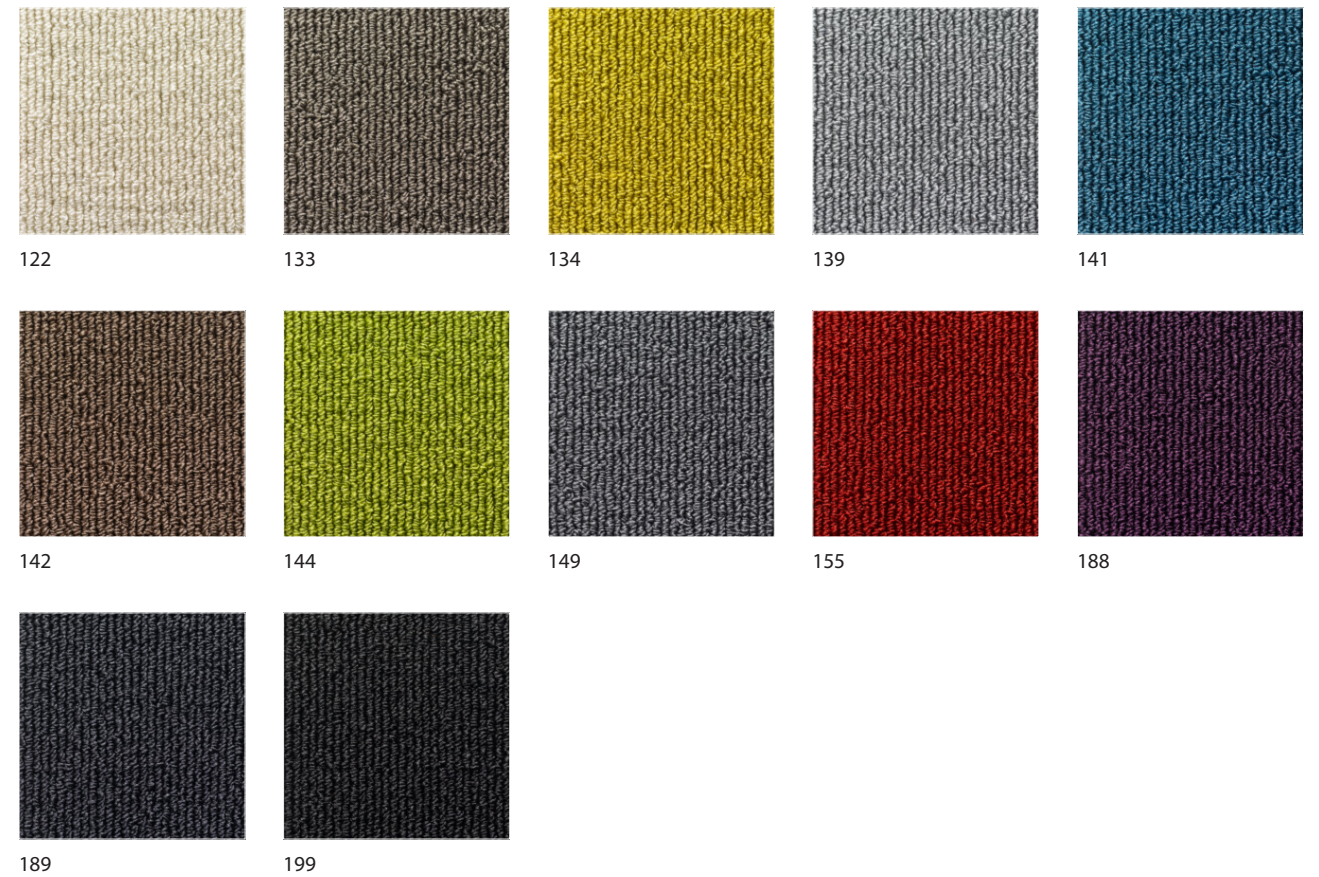

Gloss

Kiiltävä, moderni, sileäpintainen matto, josta löytyy jopa 12 väri vaihtoehtoa. Toimii hyvin esimerkiksi näyttelytiloissa, messuosastoilla ja monissa julkisissa käyttökohteissa.

A shiny, modern, flat-surfaced carpet with 12 colour options to choose from. Gloss is suitable for example for a showroom, a fair stand and many public spaces.

Tyyppi / Type	Tuftattu / Tufted
Materiaali / Material	100% polyamidi / polyamide
Nukkapaino / Pile weight	660 g/m²
Pohjaus / Backing	Action back
Leveys / Width	400 cm
Värejä / Number of colors	18
Luokitus / Rating	23 vaativa kotikäyttö / 32 normaali julkinen käyttö 23 heavy domestic use / 32 normal contract use