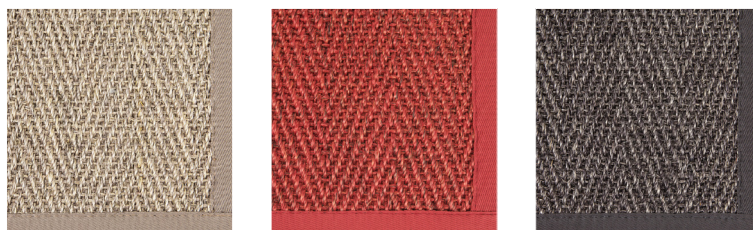

Sisal

06 Grey

16 Dark grey

44 Black

65 Brown

Barrakuda

9307 Natural

9361 Red