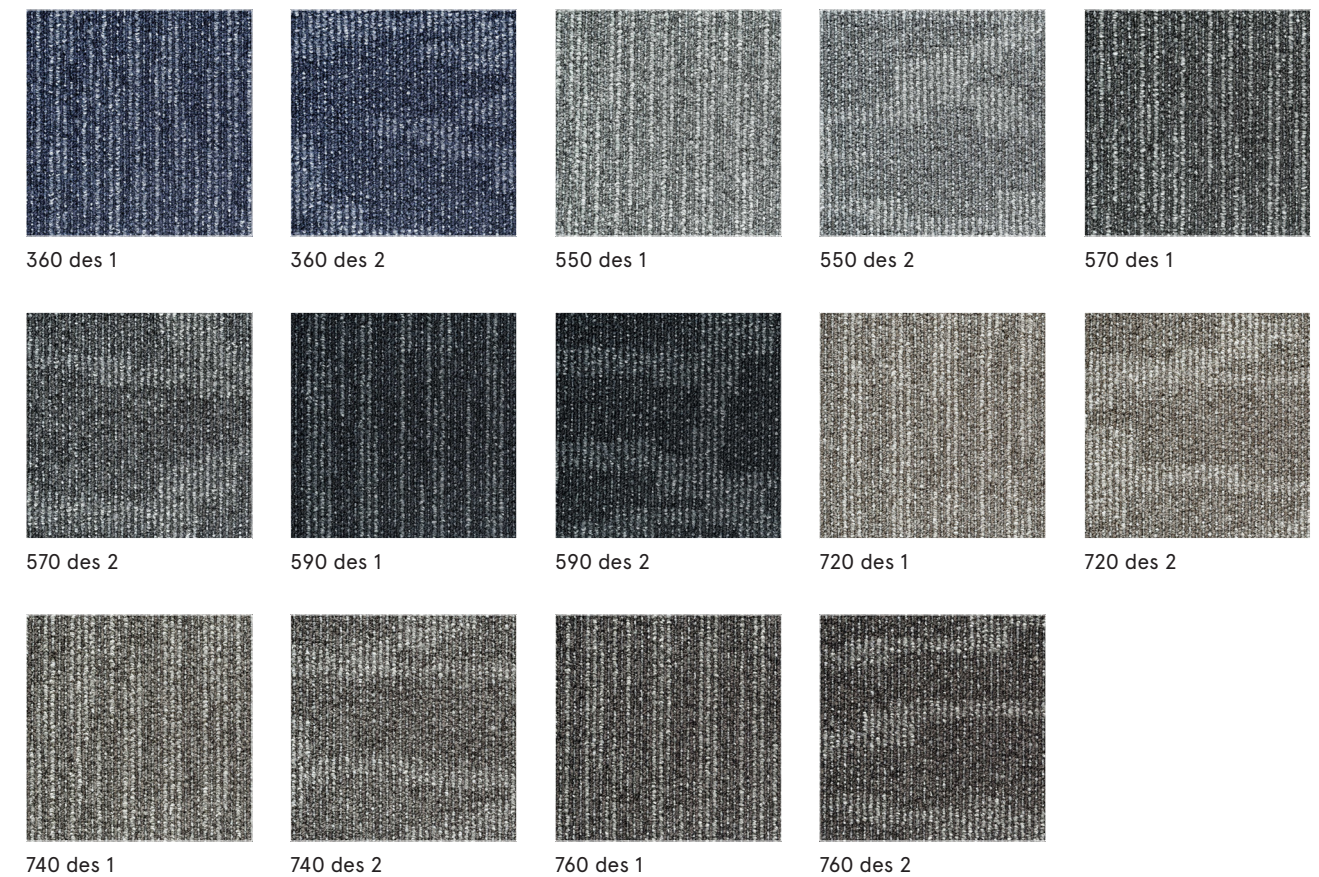

Cover

Infloorin 100% tekstiilimoduulilaattamallistossa on useita eri laattoja. Cover on tyylikäs niin toimisto-, hotelli- kuin ravintolakohteisiin. Moduulilaatta kiinnittyy lattiaan liftBAC-kiinnityspinnan ja painon avulla ja on erittäin helppo asentaa. Laatan voi huoletta laittaa mm. parketin päälle eikä se jätä mitään jälkiä lattiaan.

There are several various tiles in Infloor's 100% textile module tile collection. Cover looks stylish both in offices, hotels and restaurants. The module tile is easy to install with self-adhesive liftBAC and press. It can be assembled on the parquet and it doesn't stain the floor.

Tyyppi / Type	Tuftattu / Tufted
Materiaali / Material	100% polyamidi / polyamide
Nukkapaino / Pile weight	800 g/m²
Pohjaus / Backing	Itseliimautuva Action Back / Self-adhesive Action Back
Leveys / Width	Laatta 25x100 cm / Tiles 25x100 cm
Värejä / Number of colors	14
Luokitus / Rating	23 vaativa kotikäyttö / 33 vaativa julkinen käyttö 23 heavy domestic use / 33 heavy contract use