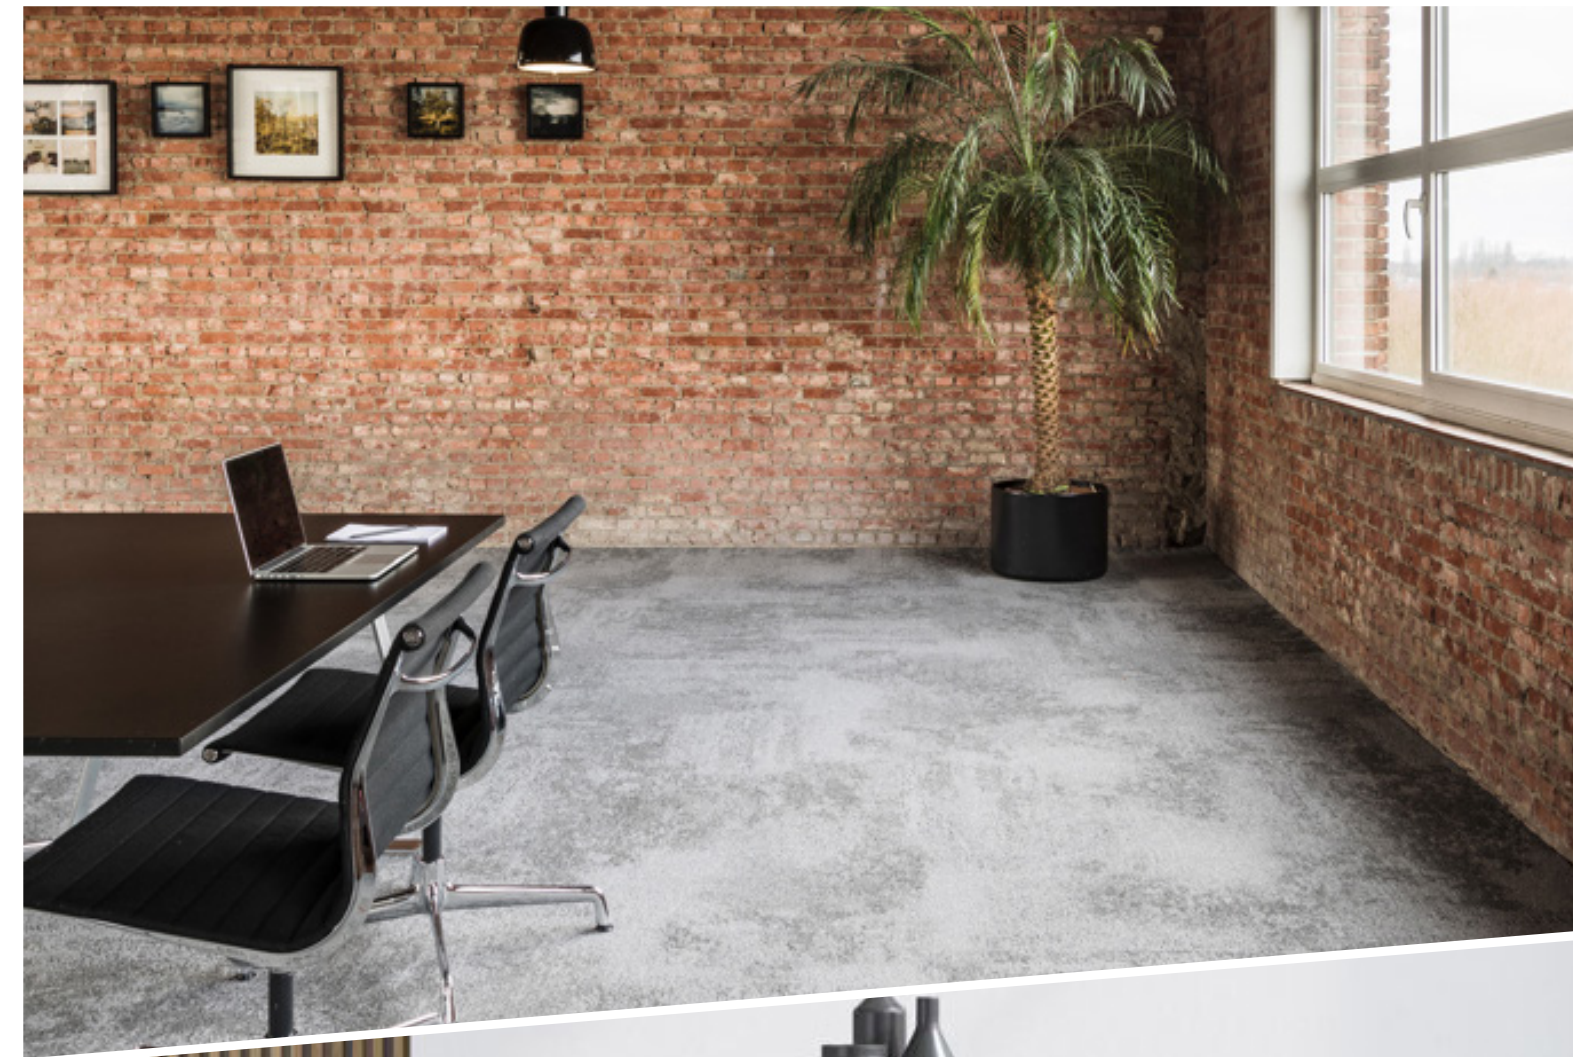

Impact Cover ja Patina

CARUS®

Impact-malliston matot ovat tuftattua polyamidia. Ne kestävät kovaa kulutusta, hylkivät likaa ja säilyttävät värinsä haalistumatta.

Cover-maton kuviointi jäljittelee betonilattiaa. Patina-maton pinta näyttää nimensä mukaisesti kauniisti kuluneelta, patinoituneelta.

The carpets of Impact collection are tufted polyamide. They are durable, anti-stain and keep their colours.

The pattern of Cover has the effect of a concrete floor. The surface of Patina looks weathered, patinated.

Tyyppi / Type	Tuftattu / Tufted
Materiaali / Material	100% polyamidi / polyamide
Nukkapaino / Pile weight	Cover 750 g/m² / Patina 800 g/m²
Pohjaus / Backing	Weaveback
Leveys / Width	400 cm
Värejä / Number of colors	Cover 1 / Patina 2
Luokitus / Rating	23 vaativa kotikäyttö / 32 normaali julkinen käyttö 23 heavy domestic use / 32 general contract use

Cover

Patina