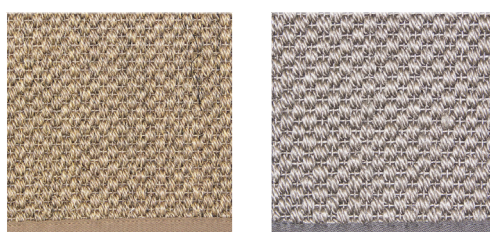

Panama

9007 Natural

9018 Grey